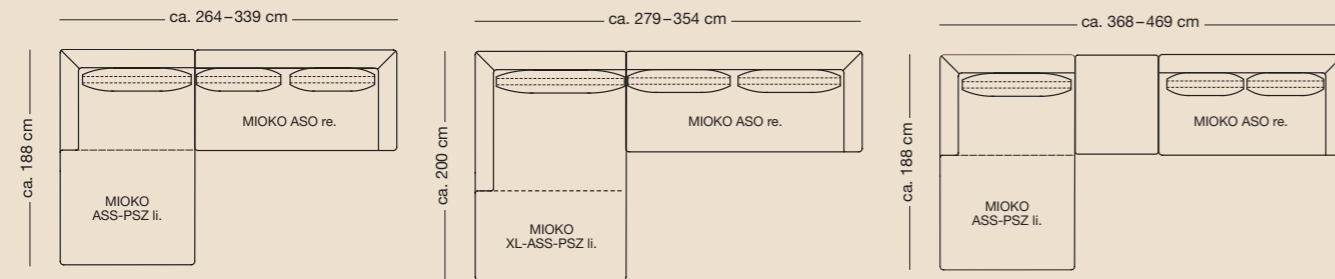

Modular upholstered bench element

Headrest

Back cushion mat

Square cushion

Rectangular cushion

Side section cushion

All models also available in an extra-deep version (UE).

*These elements are illustrated in the left-hand version. They are also available mirrored in a right-hand version.

Example combinations.

Combi long chair

Corner

Landscape

Complementary.

Rolf Benz 912

Coffee table
 Dimensions:
 - 76 x 76 cm or 116 x 76 cm
 - Height 35 cm

Rectangular side table
 Dimensions:
 - 76 x 41 cm
 - Height 43 cm