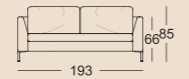

Colours of the legs for Rolf Benz MIOKO and coffee/side table Rolf Benz 912

RAL 9017
Traffic black

RAL 7022
Umbra grey

Marone
metallic

RAL 5004
Black blue

RAL 7003
Moss grey

RAL 8002
Signal brown

RAL 7044
Silk grey

Available in 2 seat heights

Lounge

Classic

Backrest cushion with a gap

Backrest cushion without a gap

(UE-)SOB MIOKO/178

(UE-)SOB MIOKO/193

(UE-)SOB MIOKO/208