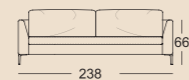

(UE-)SOB MIOKO/223