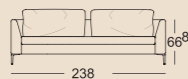

(UE-)SOB MIOKO/238