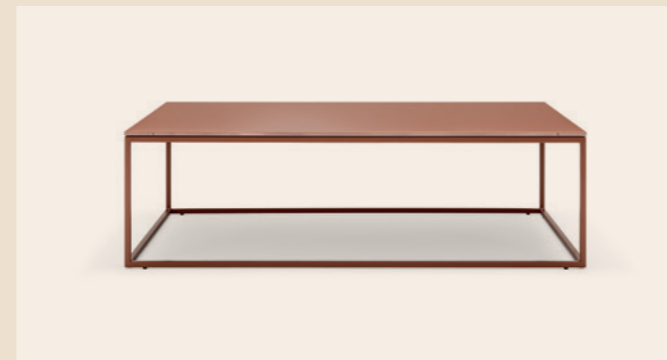

Rolf Benz 912 | 012
Table top and frame: RAL 8020 Signal brown