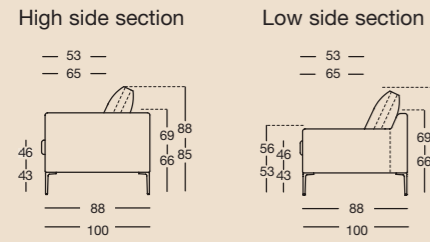

Outstanding in its supporting role.

- Light, variable Rolf Benz 914 coffee and side table coordinates with the Rolf Benz MIOKO sofa range
- Can be combined with many other products from the Rolf Benz collection
- Coffee table: 76 x 76 cm or 116 x 76 cm (height: 35 cm)
- Rectangular side table: 76 x 41 cm (height: 43 cm)
- Square side table: 41 x 41 cm (height: 32 or 43 cm)
- Table top: Optiwhite glass coated underside (RAL 9017 Traffic black, RAL 7022 Umbra grey, Marone metallic, RAL 5004 Black blue, RAL 7003 Moss grey, RAL 8002 Signal brown or RAL 7044 Silk grey)
- Frame: steel (varnished to match the table top)
- Made in Germany

Available in 2 seat heights

Lounge

Classic

Backrest cushion with a gap

Backrest cushion without a gap

(UE-)SOB MIOKO/178

(UE-)SOB MIOKO/193

(UE-)SOB MIOKO/208