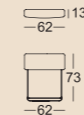

(UE-)E-ASO MIOKO/238*

(UE-)E-ARB MIOKO/162*

(UE-)E-ARB MIOKO/177*

(UE-)E-ARB MIOKO/192*

(UE-)E-ARB MIOKO/207*

(UE-)E-ARB MIOKO/222*

(UE-)E-ARB MIOKO/237*

Upholstered bench element

Modular upholstered bench element

Headrest

Back cushion mat

Square cushion

Rectangular cushion

Side section cushion

All models also available in an extra-deep version (UE).

*These elements are illustrated in the left-hand version. They are also available mirrored in a right-hand version.

Example combinations.

Combi long chair

Corner

Landscape

Complementary.

Rolf Benz 912

Coffee table
 Dimensions:
 - 76 x 76 cm or 116 x 76 cm
 - Height 35 cm

Rectangular side table
 Dimensions:
 - 76 x 41 cm
 - Height 43 cm