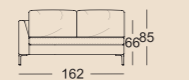

(UE-)ASO MIOKO/162*