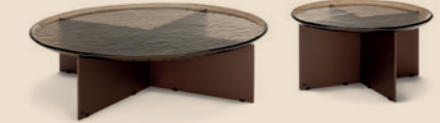

Rolf Benz KIO

Coffee table
Dimensions:
- Height 26 cm: Ø 100 cm
- Height 30 cm: Ø 60 cm

Table top
Molten glass:
- Parsol glass grey
- Parsol glass bronze

Frame
Steel, fine structure, powder-coated, matt:
- RAL 9017 Traffic black
- Marrone metallic