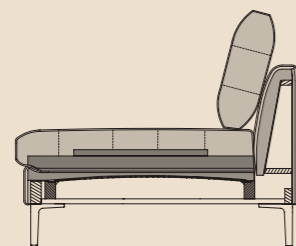

Rolf Benz 912 | 013
 Table top and frame: RAL 5004 Black blue

Technical data.

- Wood inner frame
- Steel shaft spring system
- **Seating comfort „Classic“**
Seat built up in layers with polyurethane foam and a high-quality cold foam, coordinated in different heights and hardnesses, with a polyester fleece covering.
 High-quality, casual upholstery that forms waves/leaves indentations that are typical of the material. All measurements are approximate.
- **Seating comfort „Lounge“**
Seat made of high-quality cold foam, covered with a down-like pad comprising compartments with a filling made of 90 % foam rods and 10 % polyester fibres.
 A high-quality, especially casual upholstery that forms waves/leaves indentations that are typical of the material - this waviness may even occur in new condition. All measurements are approximate.
- Backrest made of polyurethane foam
- Backrest cover quilted with polyester fleece
- Down-like backrest cushions comprising compartments with a filling made of 80 % foam rods and 20 % polyester fibres
- Seat heights optionally 43 or 46 cm
- Seat depths optionally 53 or 65 cm

Colours of the legs for Rolf Benz MIOKO and coffee/side table Rolf Benz 912

RAL 9017
Traffic black

RAL 7022
Umbra grey

Marone
metallic

RAL 5004
Black blue

RAL 7003
Moss grey

RAL 8002
Signal brown

RAL 7044
Silk grey

Available in 2 seat heights

Lounge

Classic

Backrest cushion with a gap

Backrest cushion without a gap

(UE-)SOB MIOKO/178

(UE-)SOB MIOKO/193

(UE-)SOB MIOKO/208