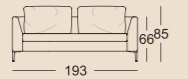

Colours of the legs for Rolf Benz MIOKO and coffee/side table Rolf Benz 912

RAL 9017
Traffic black

RAL 7022
Umbra grey

Marone
metallic

RAL 5004
Black blue

RAL 7003
Moss grey

RAL 8002
Signal brown

RAL 7044
Silk grey

Available in 2 seat heights

Lounge

Classic

Backrest cushion with a gap

Backrest cushion without a gap

(UE-)SOB MIOKO/178

(UE-)SOB MIOKO/193

(UE-)SOB MIOKO/208