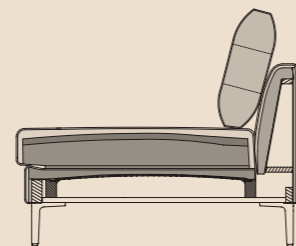

Rolf Benz 912 | 013
 Table top and frame: RAL 5004 Black blue

Technical data.

- Wood inner frame
- Steel shaft spring system
- **Seating comfort „Classic“**
Seat built up in layers with polyurethane foam and a high-quality cold foam, coordinated in different heights and hardnesses, with a polyester fleece covering.
 High-quality, casual upholstery that forms waves/leaves indentations that are typical of the material. All measurements are approximate.
- **Seating comfort „Lounge“**
Seat made of high-quality cold foam, covered with a down-like pad comprising compartments with a filling made of 90 % foam rods and 10 % polyester fibres.
 A high-quality, especially casual upholstery that forms waves/leaves indentations that are typical of the material - this waviness may even occur in new condition. All measurements are approximate.
- Backrest made of polyurethane foam
- Backrest cover quilted with polyester fleece
- Down-like backrest cushions comprising compartments with a filling made of 80 % foam rods and 20 % polyester fibres
- Seat heights optionally 43 or 46 cm
- Seat depths optionally 53 or 65 cm

Colours of the legs for Rolf Benz MIOKO and coffee/side table Rolf Benz 912

RAL 9017
Traffic black

RAL 7022
Umbra grey

Marone
metallic

RAL 5004
Black blue

RAL 7003
Moss grey

RAL 8002
Signal brown

RAL 7044
Silk grey

Available in 2 seat heights

Lounge

Classic

Backrest cushion with a gap

Backrest cushion without a gap

(UE-)SOB MIOKO/178

(UE-)SOB MIOKO/193

(UE-)SOB MIOKO/208