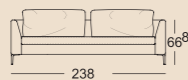

(UE-)SOB MIOKO/223