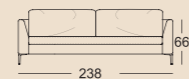

(UE-)SOB MIOKO/238