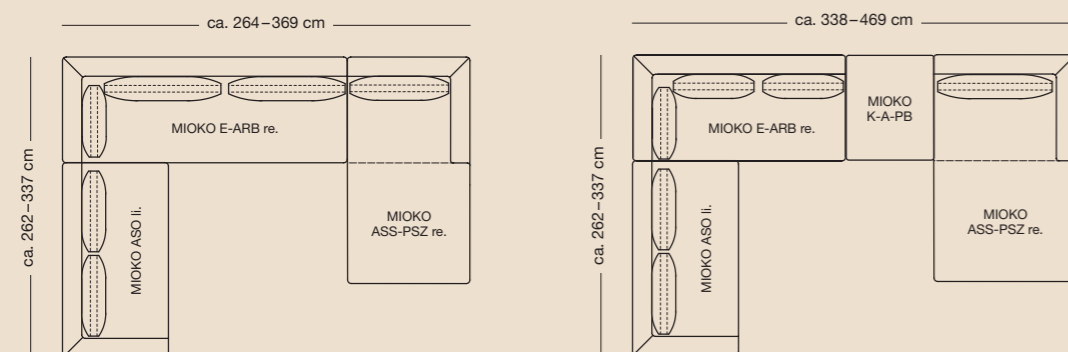

Example combinations.

Combi long chair

Corner

Landscape

Complementary.

Rolf Benz 912

Coffee table
 Dimensions:
 - 76 x 76 cm or 116 x 76 cm
 - Height 35 cm

Rectangular side table
 Dimensions:
 - 76 x 41 cm
 - Height 43 cm

Square side table
 Dimensions:
 - 41 x 41 cm
 - Height 32 or 43 cm

Table top
 Optionally Optiwhite glass coated underside:
 - RAL 9017 Traffic black
 - RAL 7022 Umbra grey
 - Marone metallic
 - RAL 5004 Black blue
 - RAL 7003 Moss grey
 - RAL 8002 Signal brown
 - RAL 7044 Silk grey