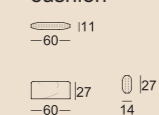

(UE-)E-ASO MIOKO/238*

(UE-)E-ARB MIOKO/162*

(UE-)E-ARB MIOKO/177*

(UE-)E-ARB MIOKO/192*

(UE-)E-ARB MIOKO/207*

(UE-)E-ARB MIOKO/222*

(UE-)E-ARB MIOKO/237*

Upholstered bench element

Modular upholstered bench element

Headrest

Back cushion mat

Square cushion

Rectangular cushion

Side section cushion

All models also available in an extra-deep version (UE).

*These elements are illustrated in the left-hand version. They are also available mirrored in a right-hand version.

Example combinations.

Combi long chair

Corner

Landscape

Complementary.

Rolf Benz 912

Coffee table
 Dimensions:
 - 76 x 76 cm or 116 x 76 cm
 - Height 35 cm

Rectangular side table
 Dimensions:
 - 76 x 41 cm
 - Height 43 cm