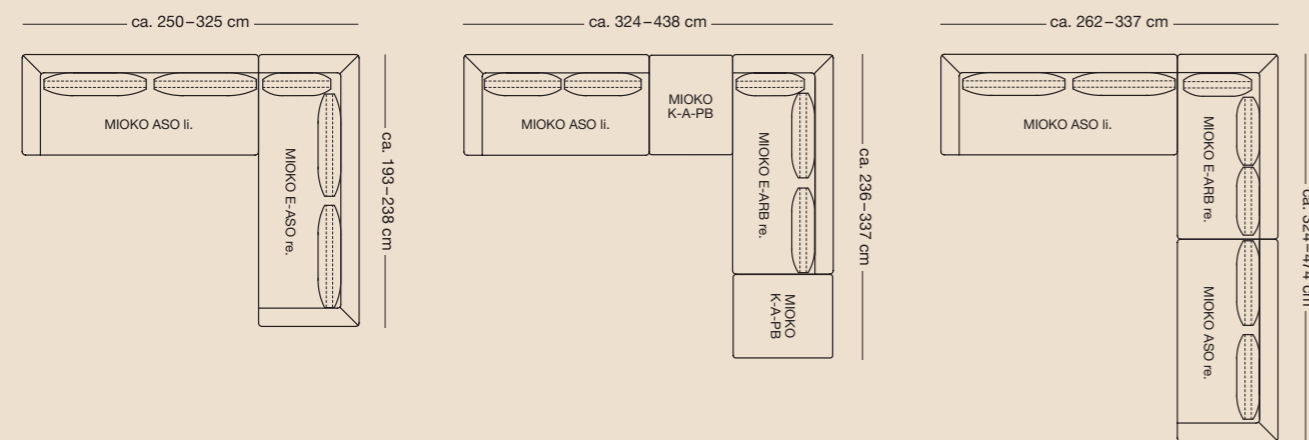

Modular upholstered bench element

Headrest

Back cushion mat

Square cushion

Rectangular cushion

Side section cushion

All models also available in an extra-deep version (UE).

*These elements are illustrated in the left-hand version. They are also available mirrored in a right-hand version.

Example combinations.

Combi long chair

Corner

Landscape

Complementary.

Rolf Benz 912

Coffee table
 Dimensions:
 - 76 x 76 cm or 116 x 76 cm
 - Height 35 cm

Rectangular side table
 Dimensions:
 - 76 x 41 cm
 - Height 43 cm