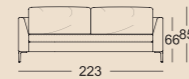

Available in 2 seat heights

Lounge

Classic

Backrest cushion with a gap

Backrest cushion without a gap

(UE-)SOB MIOKO/178

(UE-)SOB MIOKO/193

(UE-)SOB MIOKO/208