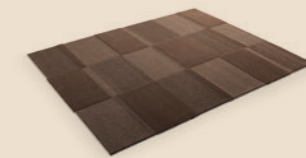

The table top colour is the same as the frame colour.

Frame
 Smooth steel, painted, matt:
 - RAL 9017 Traffic black
 - RAL 7022 Umbra grey
 - Marone metallic
 - RAL 5004 Black blue
 - RAL 7003 Moss grey
 - RAL 8002 Signal brown
 - RAL 7044 Silk grey

Rolf Benz LIVELLO

Three different yarn structures in individual fields blend together to create a harmonious image. Pure new wool, optionally:

Colour 501: Grey

Colour 502: Cappuccino

Colour 503: Sand

All technical information in this brochure is based on the period prior to printing; this information may have changed subsequently. The colours may vary for technical reasons during printing. Please refer to the samples that are available.