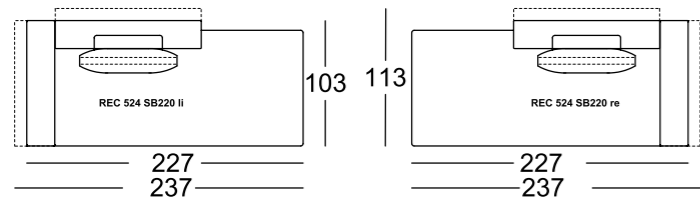

New. Rolf Benz JAZ.

524

Rolf Benz JAZ
Design: Toan Nguyen

Combination example 1

ALC 524/SB110 STV II
ASO 524/SB200 STV re