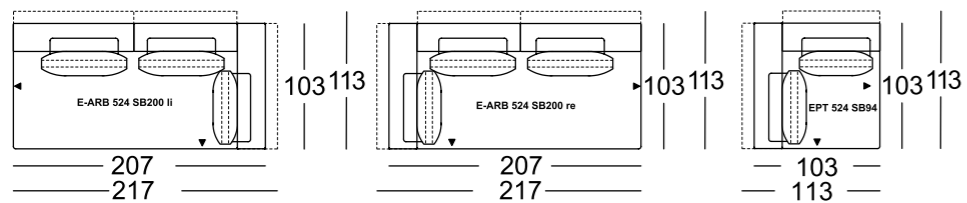

New. Rolf Benz JAZ.

524

Rolf Benz JAZ
Design: Toan Nguyen

Combination example 1

ALC 524/SB110 STV II
ASO 524/SB200 STV re