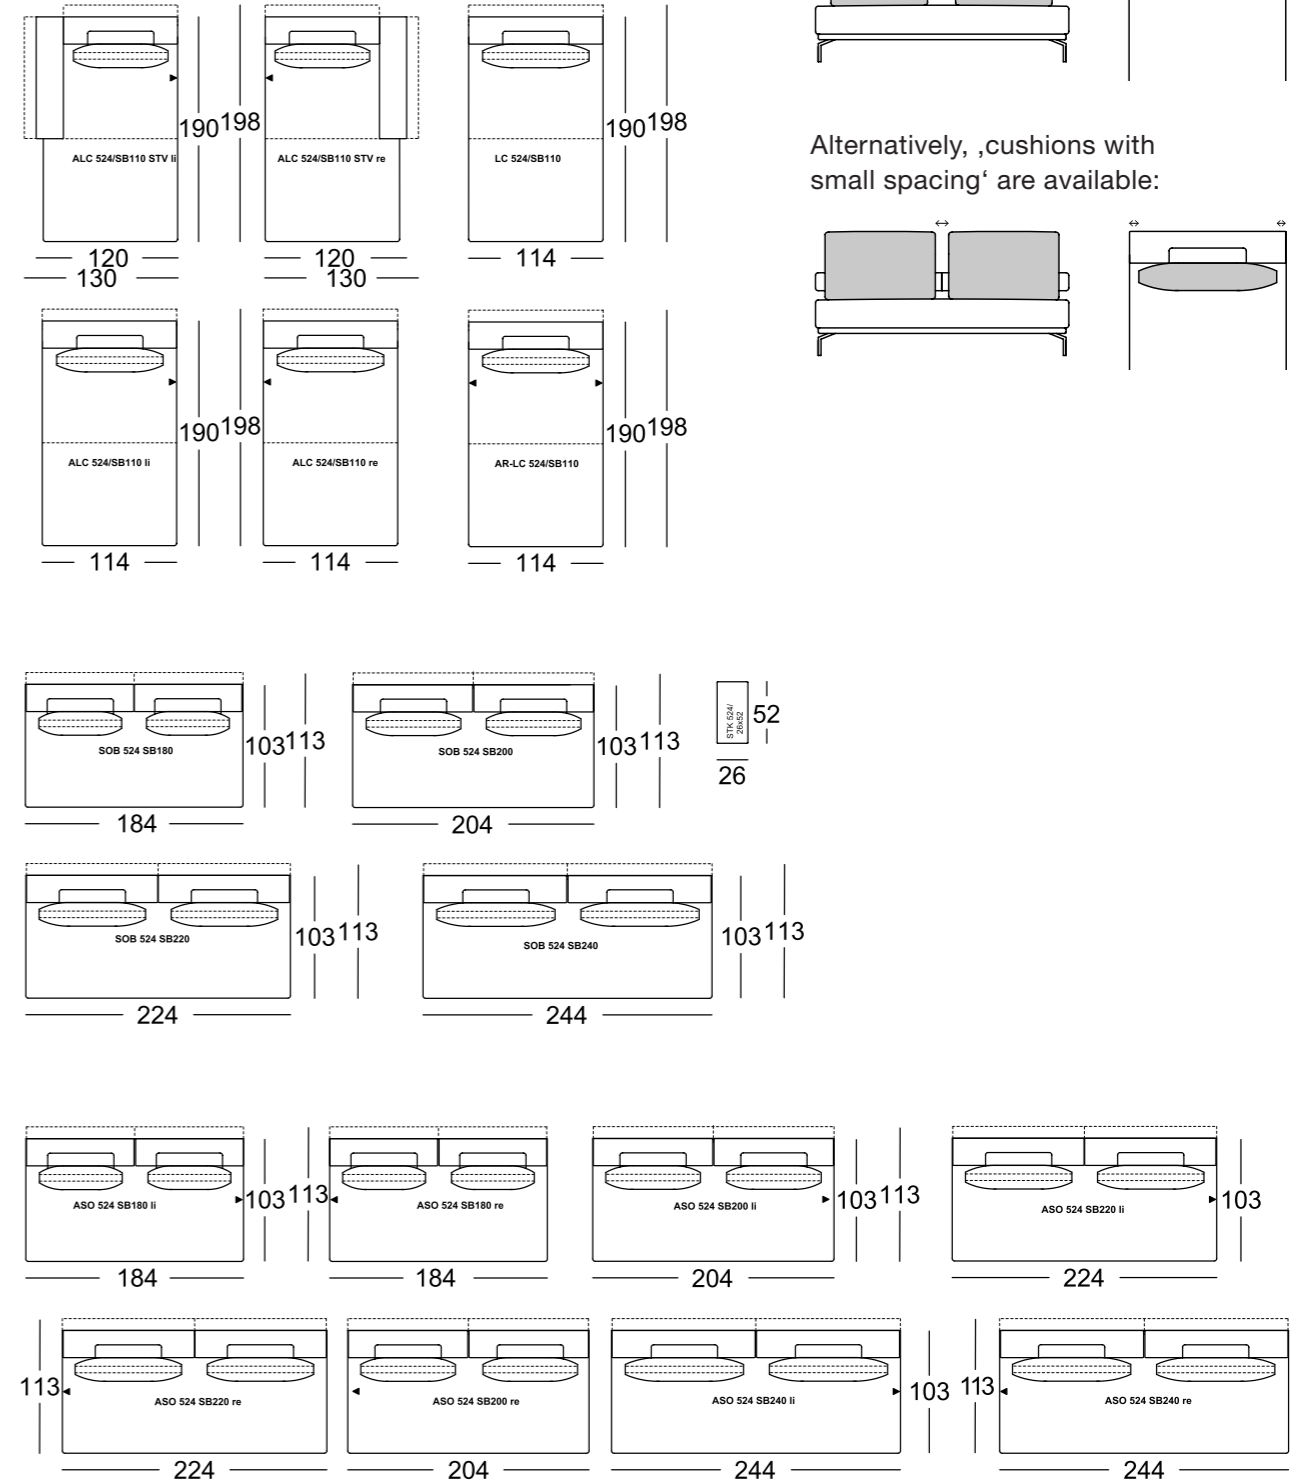

New. Rolf Benz JAZ.

524

Rolf Benz JAZ
Design: Toan Nguyen

- 2 seating comfort options: Classic or Lounge
- 2 back cushion sizes per model.
- 2 seat heights 41 and 44 cm.
- Aluminium frame, fine-grain, matt powder-coated in RAL 9017 Traffic black, RAL 7044 Silk grey or RAL 7022 Umbra grey.
- Mix & match combination of seat frame, seat and backrest cushions. This makes a three-way combination possible.
- Each element can be free-standing.
- 8 mm wide felled seams.

42.101 / 26.384

42.402 / 26.385

New. Rolf Benz JAZ.

524

Rolf Benz JAZ
Design: Toan Nguyen

All drawings show the
,cushion with wide spacing' version:

Alternatively, ,cushions with
small spacing' are available:

New. Rolf Benz JAZ.

524

Rolf Benz JAZ
Design: Toan Nguyen

Combination example 1

ALC 524/SB110 STV II
 ASO 524/SB200 STV re

Combination example 2

E-ARB 524 SB220 II
 ARB 524 SB200
 ALC 524/SB110 re
 STK 524 26x52