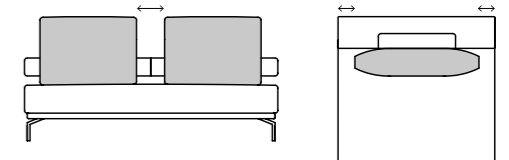

New. Rolf Benz JAZ.

524

Rolf Benz JAZ
Design: Toan Nguyen

- 2 seating comfort options: Classic or Lounge
- 2 back cushion sizes per model.
- 2 seat heights 41 and 44 cm.
- Aluminium frame, fine-grain, matt powder-coated in RAL 9017 Traffic black, RAL 7044 Silk grey or RAL 7022 Umbra grey.
- Mix & match combination of seat frame, seat and backrest cushions. This makes a three-way combination possible.
- Each element can be free-standing.
- 8 mm wide felled seams.

42.101 / 26.384

42.402 / 26.385

New. Rolf Benz JAZ.

524

Rolf Benz JAZ
Design: Toan Nguyen

All drawings show the
,cushion with wide spacing' version:

Alternatively, ,cushions with
small spacing' are available: