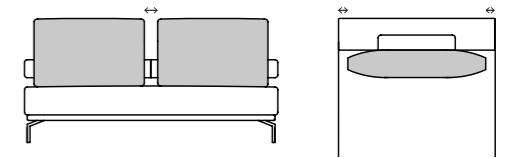

New. Rolf Benz JAZ.

524

Rolf Benz JAZ
Design: Toan Nguyen

26.385 / 38.728 / 17.400

16.800 / 38.100 / 26.385

- The transparency between the seat and backrest lends an air of lightness to the model and opens up the front and back view.
- Adjustable backrest and side sections widen the seat and side sections by 10 cm. This creates 2 seat depths and makes the seat wider.
- Different floor plan options for large and small-sized rooms.
- Fine felled seams emphasise the clear design language.

New. Rolf Benz JAZ.

524

Rolf Benz JAZ
Design: Toan Nguyen

- 2 seating comfort options: Classic or Lounge
- 2 back cushion sizes per model.
- 2 seat heights 41 and 44 cm.
- Aluminium frame, fine-grain, matt powder-coated in RAL 9017 Traffic black, RAL 7044 Silk grey or RAL 7022 Umbra grey.
- Mix & match combination of seat frame, seat and backrest cushions. This makes a three-way combination possible.
- Each element can be free-standing.
- 8 mm wide felled seams.

42.101 / 26.384

42.402 / 26.385

New. Rolf Benz JAZ.

524

Rolf Benz JAZ
Design: Toan Nguyen

All drawings show the
,cushion with wide spacing' version:

Alternatively, ,cushions with
small spacing' are available: