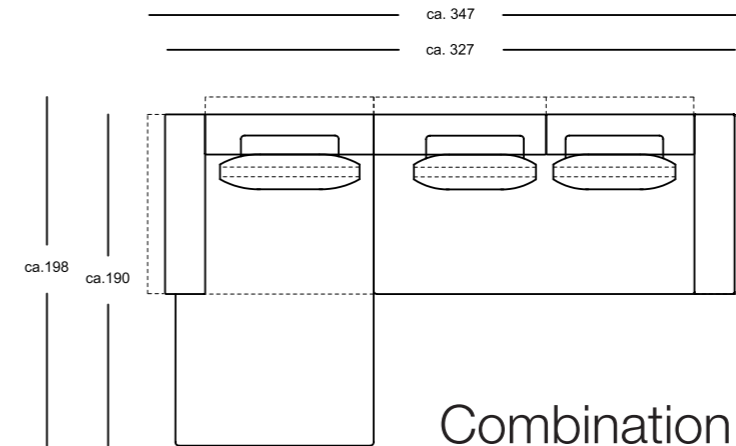

New. Rolf Benz JAZ.

524

Rolf Benz JAZ
Design: Toan Nguyen

Combination example 1

ALC 524/SB110 STV II
ASO 524/SB200 STV re