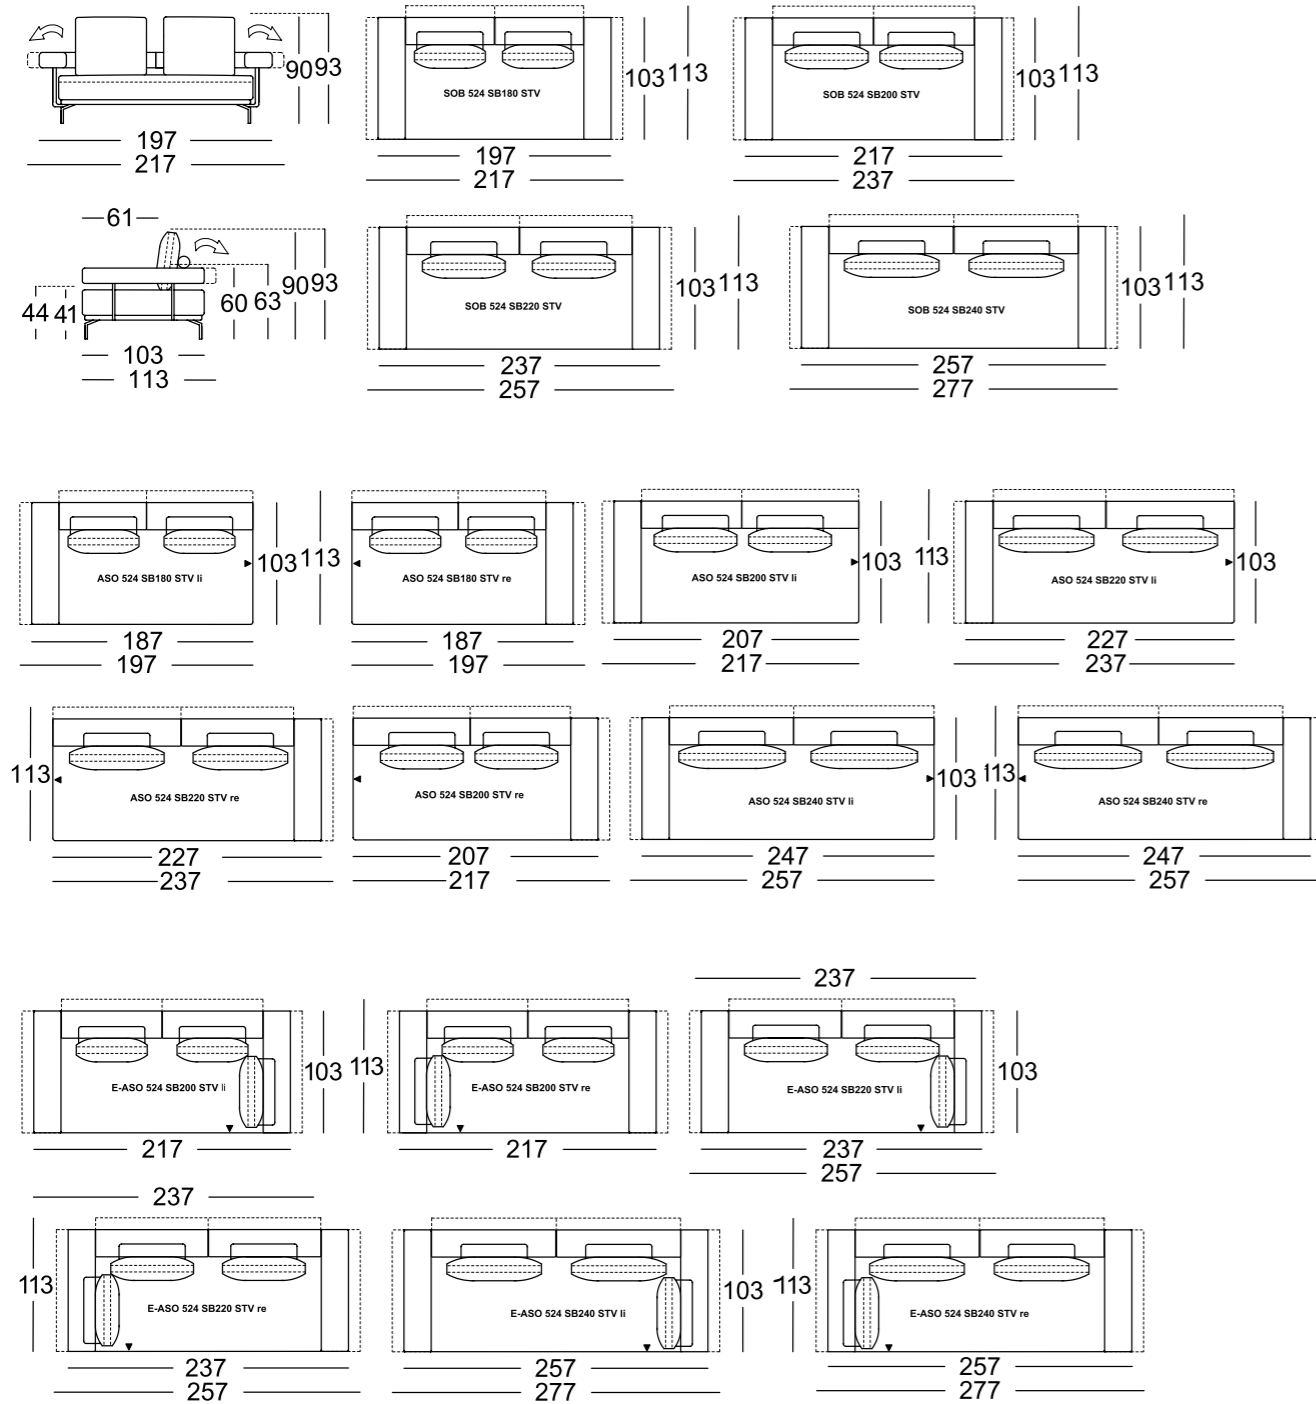

42.101 / 26.384

42.402 / 26.385

New. Rolf Benz JAZ.

524

Rolf Benz JAZ
Design: Toan Nguyen

All drawings show the
,cushion with wide spacing' version:

Alternatively, ,cushions with
small spacing' are available: