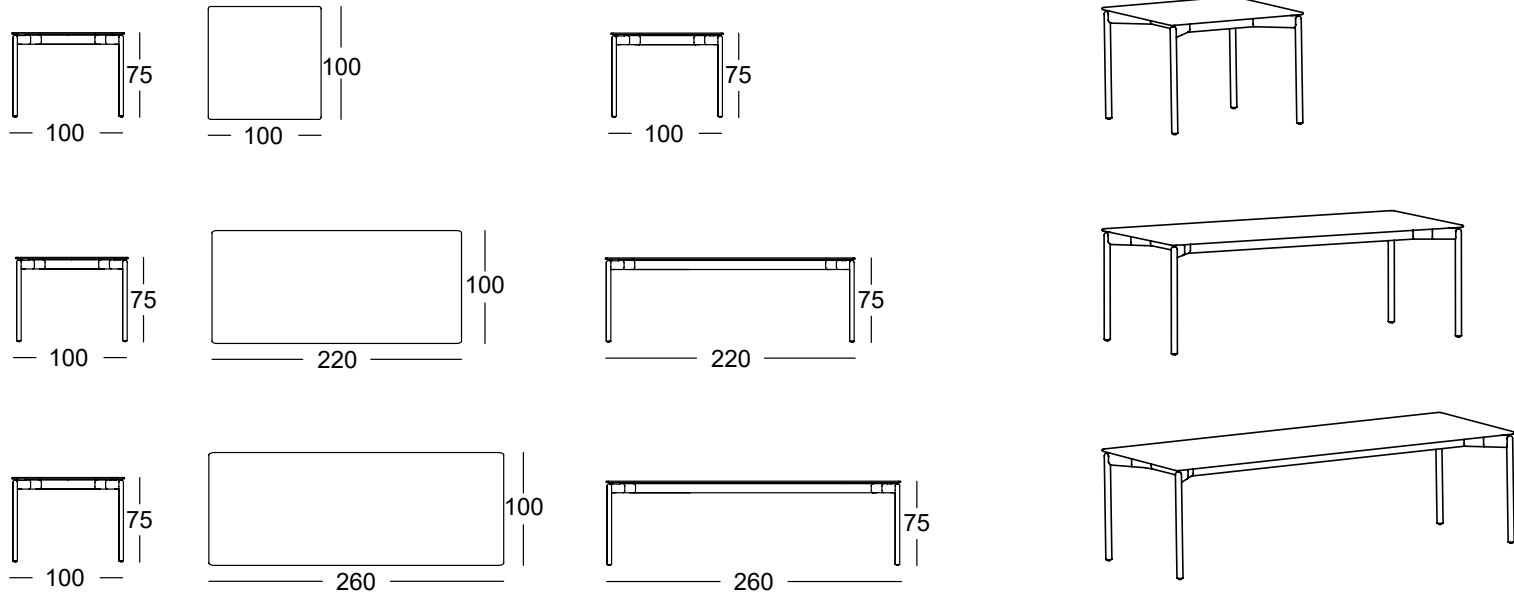

Dining table | Rolf Benz SUNO | Design Toan Nguyen